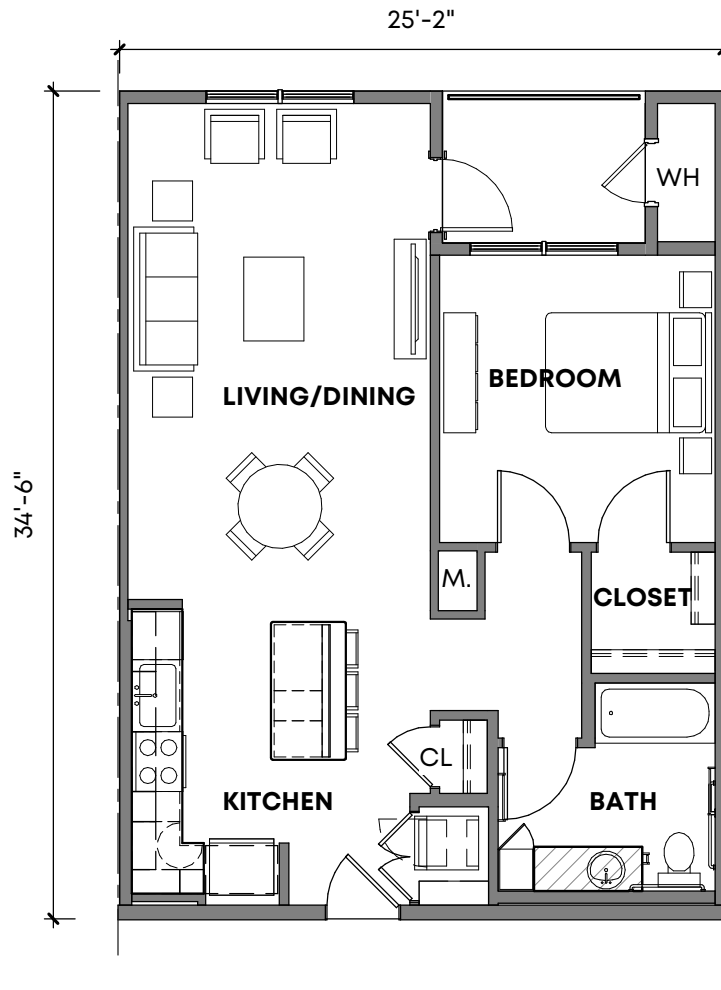

# 1 BED INLINE

1 BED / 1 BATH  
722 Square Feet

W Squared

01.18085.00

Architects | Designers | Planners

**AvalonBay  
Communities, Inc.**

UNIT TYPE

# 1 BED INLINE

1 BED / 1 BATH  
815 Square Feet

W Squared

01.18085.00

Architects | Designers | Planners

**AvalonBay  
Communities, Inc.**

UNIT TYPE

# 2 BED CORNER

2 BED / 2 BATH  
1147 Square Feet

W Squared

01.18085.00

Architects | Designers | Planners

**AvalonBay  
Communities, Inc.**

UNIT TYPE

# 3 BED CORNER

3 BED / 2 BATH  
1470 Square Feet

W Squared

01.18085.00

Architects | Designers | Planners

AvalonBay  
Communities, Inc.