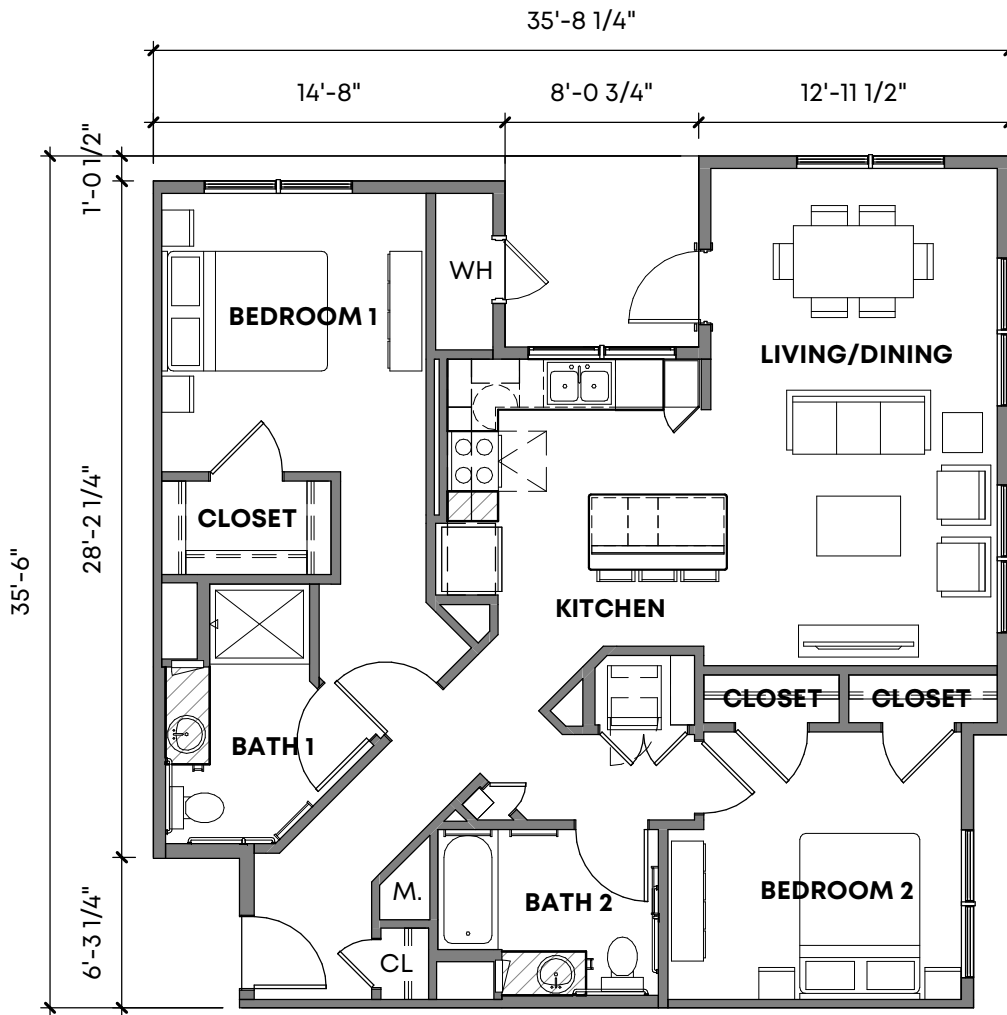

# 1 BED INLINE

1 BED / 1 BATH  
722 Square Feet

W Squared

01.18085.00

Architects | Designers | Planners

**AvalonBay  
Communities, Inc.**

UNIT TYPE

# 1 BED INLINE

1 BED / 1 BATH  
815 Square Feet

W Squared

01.18085.00

Architects | Designers | Planners

**AvalonBay  
Communities, Inc.**

UNIT TYPE

# 2 BED CORNER

2 BED / 2 BATH  
1147 Square Feet

W Squared

01.18085.00

Architects | Designers | Planners

**AvalonBay  
Communities, Inc.**

UNIT TYPE

# 3 BED CORNER

3 BED / 2 BATH  
1470 Square Feet

W Squared

01.18085.00

Architects | Designers | Planners

AvalonBay  
Communities, Inc.