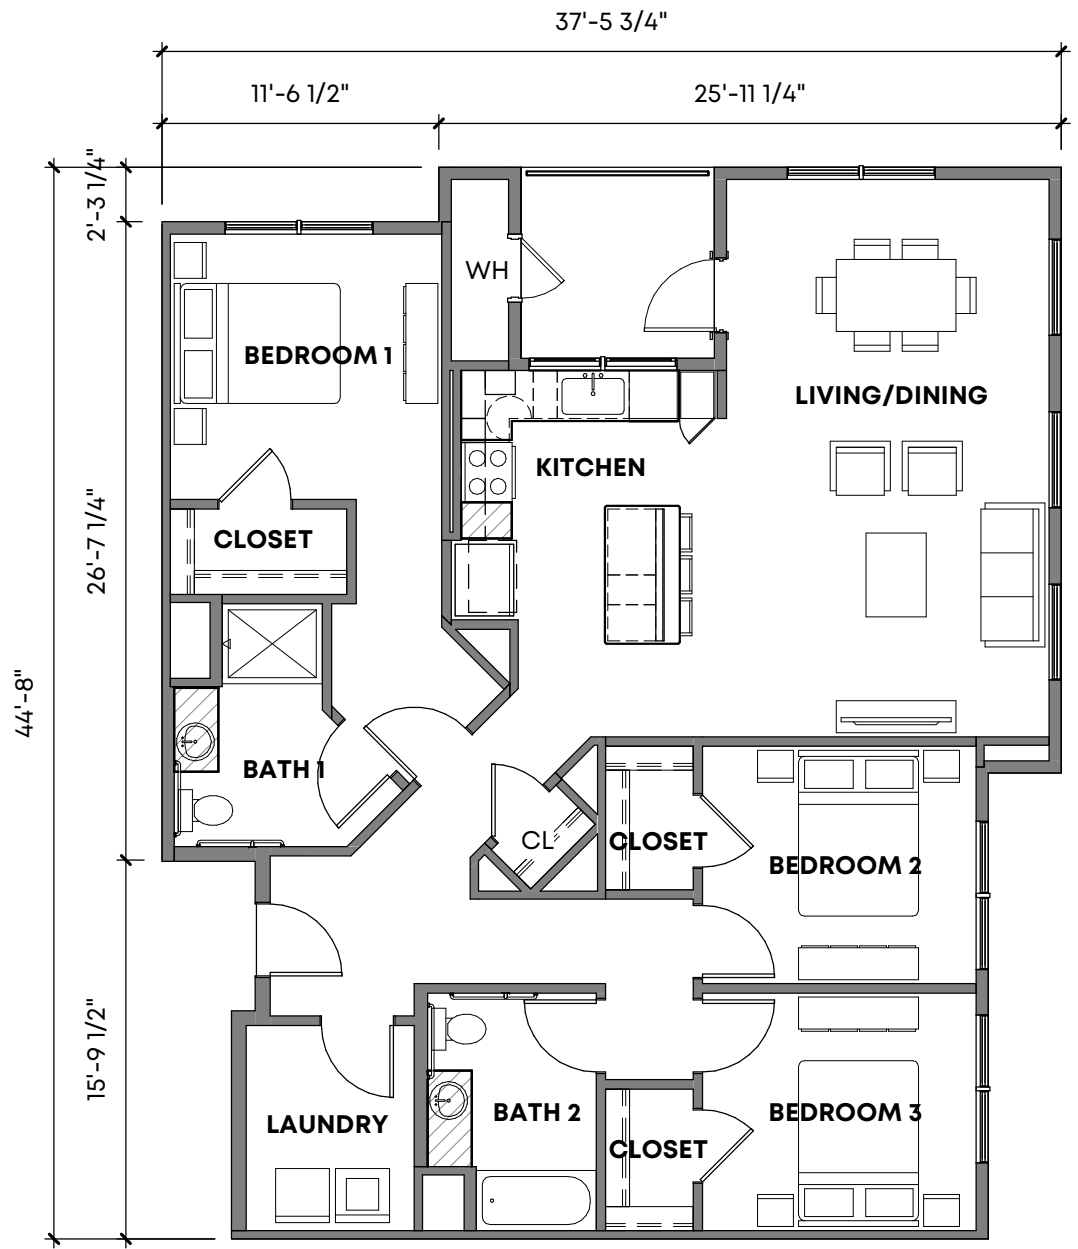

# 1 BED INLINE

1 BED / 1 BATH  
722 Square Feet

W Squared

01.18085.00

Architects | Designers | Planners

**AvalonBay  
Communities, Inc.**

UNIT TYPE

# 1 BED INLINE

1 BED / 1 BATH  
815 Square Feet

W Squared

01.18085.00

Architects | Designers | Planners

**AvalonBay  
Communities, Inc.**

UNIT TYPE

# 2 BED CORNER

2 BED / 2 BATH  
1147 Square Feet

W Squared

01.18085.00

Architects | Designers | Planners

**AvalonBay  
Communities, Inc.**

UNIT TYPE

# 3 BED CORNER

3 BED / 2 BATH  
1470 Square Feet

W Squared

01.18085.00

Architects | Designers | Planners

AvalonBay  
Communities, Inc.